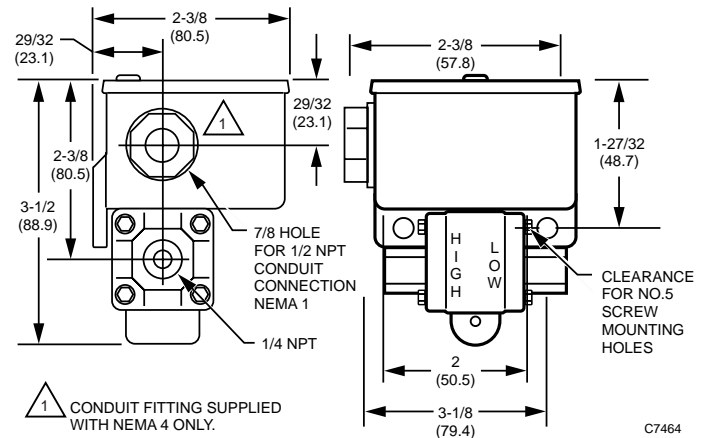

### Approvals:

UL508, E42272; CSA C22.2 no. 14-1987  
Certified-LR39690

Fig. 1. Differential pressure switch dimensions in inches (millimeters).